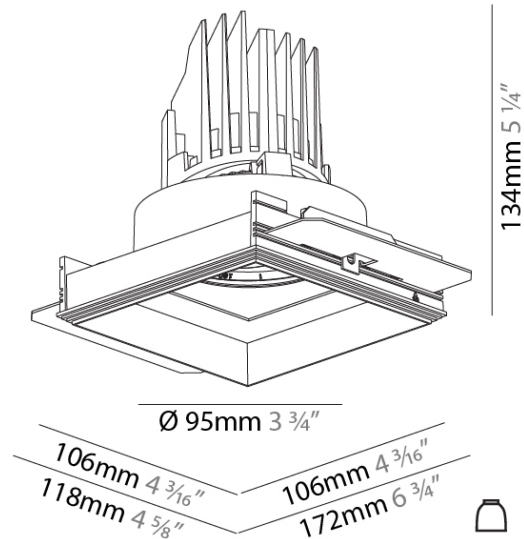

ELECTRICAL
Lamp Type: LED (Zhaga Standard)
Input Wattage (W): 15.5
Total Output Wattage (W): 14.5
Dimming: Tri-Mode (Non-Dimming and Phase Dimming (120Vac only) and 0-10V Dimming)
Driver Included: No
Driver Location: Recessed Housing
Driver Type: Constant Current - Universal
Driver Class: Class 2
Housing: See components
Input Voltage (V): 120 - 277
Constant Current (MA): 500

LED
Number of LEDs: 1
[Color Temperature (°K): 2700 / 3000 / 3500 / 4000](#)
Max. Delivered Lumen (lm): 940 / 980 / 1029 / 1050
Nominal Lumen (lm): 1386 / 1438 / 1511 / 1542
CRI: >90 CRI
Efficiency (%): 87.9 / 88.4 / 87.9
Lamp Life (hrs): 50000
Upon Request: RGB-W Tunable White Special Color Temperature
Special LED

OPTICAL
[Reflector°: 20 / 40 / 60](#)
Adjustability: Rotational 355°; Tilt 30°
Upon Request: Special Beam Angles