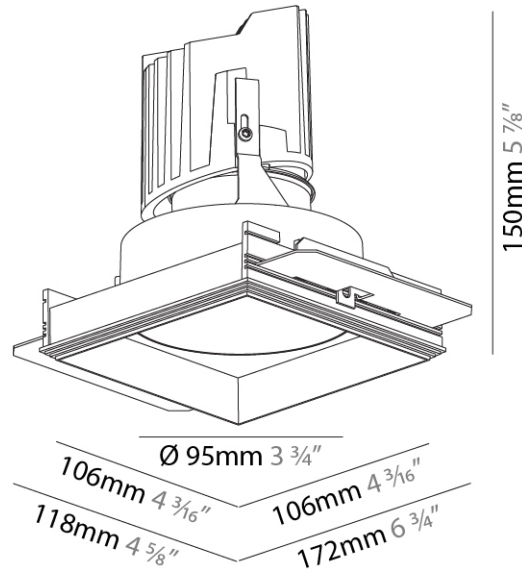

Shape: Square
Diameter (mm): 95
Diameter (in): 3 3/4
Length (mm): 106
Length (in): 4 3/16
Width (mm): 106
Width (in): 4 3/16
Depth (mm): 150
Depth (in): 5 7/8

Ceiling Thickness (mm): 10 / 12.5 / 15 / 25
Ceiling Thickness (in): 3/8 or 1/2 or 9/16 or 1

Min. Recessing Depth (mm): 170
Min. Recessing Depth (in): 6 11/16
Light Distribution: Downlight

Weight (kg): 0.705
Weight (lbs): 1.55

Fixture Finish: SSR / BKV / CWI / CRY / HAB / LAG / UFT / ITA / RUA / RUR / MIC / FTG / MYG / TWT / LOD / PUS / FRO / FUP / KIA / POP / BLS / SPG / MEY / GOH / GUM / CHC / COM / ABZ / JAG / OBR / MOS / ROR

Fixture Material: Aluminum Die Cast
Cut-out Measurements: 120mm / 4 3/4" x 120mm / 4 3/4"
Upon Request: Unique Ceiling Thickness

ELECTRICAL

Lamp Type: LED (Zhaga Standard)
Input Wattage (W): 15.5
Total Output Wattage (W): 14.5
Dimming: Tri-Mode (Non-Dimming and Phase Dimming (120Vac only) and 0-10V Dimming)

Driver Included: No
Driver Location: Recessed Housing
Driver Type: Constant Current - Universal
Driver Class: Class 2
Housing: See components
Input Voltage (V): 120 - 277
Constant Current (MA): 500

LED

Number of LEDs: 1
Color Temperature (°K): 2700 / 3000 / 3500 / 4000
Max. Delivered Lumen (lm): 940 / 980 / 1029 / 1050
Nominal Lumen (lm): 1386 / 1438 / 1511 / 1542
CRI: >90 CRI
Efficiency (%): 87.9 / 88.4 / 87.9
Lamp Life (hrs): 50000

Upon Request: RGB-W Tunable White Special Color Temperature Special LED

OPTICAL

Reflector: 20 / 40 / 60
Upon Request: Special Beam Angles

© 2024 Zaneen Lighting, Inc. 188-3382, F 416-247-9319, www.zaneen.com

Available for international specifications by adding 'INT' at the end of the existing Model #. For assistance on 'custom' specifications, contact zteam@zaneen.com. In a constant effort to supply the best product, we reserve the right to change specifications or materials without notice. The most recent specification sheets are found at zaneen.com

IP rating: IP20